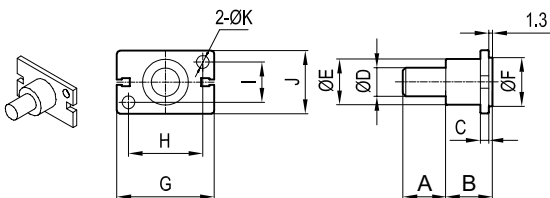

Standard executions		
Version	Code	Item
Mounting with male thread for hand grip Ø 16	075058	16PM
Mounting with male thread for hand grip Ø 20	075059	20PM
Mounting with male thread for hand grip Ø 25	075064	25PM
Mounting with male thread for hand grip Ø 32	075065	32PM
Mounting with female thread for hand grip Ø 16	075066	16PF
Mounting with female thread for hand grip Ø 20	075067	20PF
Mounting with female thread for hand grip Ø 25	075068	25PF
Mounting with female thread for hand grip Ø 32	075069	32PF

Type: PM

Item	A	B	C	D	E	F	G	H	I	J	K
16PM	15	15	3	10	16	17	34	26	14	22	4,5
20PM	15	15	3	10	18	21	45	35	16	26	5,5
25PM	25	17	5	14	26	26	52	40	20	32	6,5
32PM	25	20	6	16	30	34	60	46	26	40	6,6

Type: PF

Item	A	B	C	D	E	F	G	H	I	J	K	L
16PF	6	20,5	16	5	6	M4x0,7p	17	34	26	14	22	4,5
20PF	8	25,5	20	7	7	M4x0,7p	21	45	35	16	26	5,5
25PF	10	30,5	25	8	10	M4x0,7p	26	52	40	20	32	6,5
32PF	12	40,5	32	10	15	M4x0,7p	34	60	46	26	40	6,5