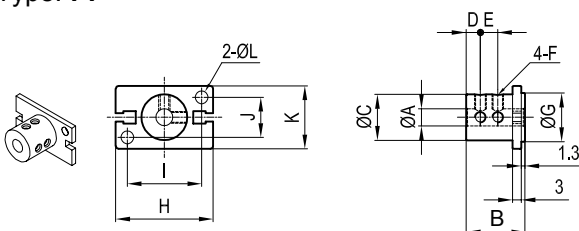

Type: PF

Item	A	B	C	D	E	F	G	H	I	J	K	L
16PF	6	20,5	16	5	6	M4x0,7p	17	34	26	14	22	4,5
20PF	8	25,5	20	7	7	M4x0,7p	21	45	35	16	26	5,5
25PF	10	30,5	25	8	10	M4x0,7p	26	52	40	20	32	6,5
32PF	12	40,5	32	10	15	M4x0,7p	34	60	46	26	40	6,5